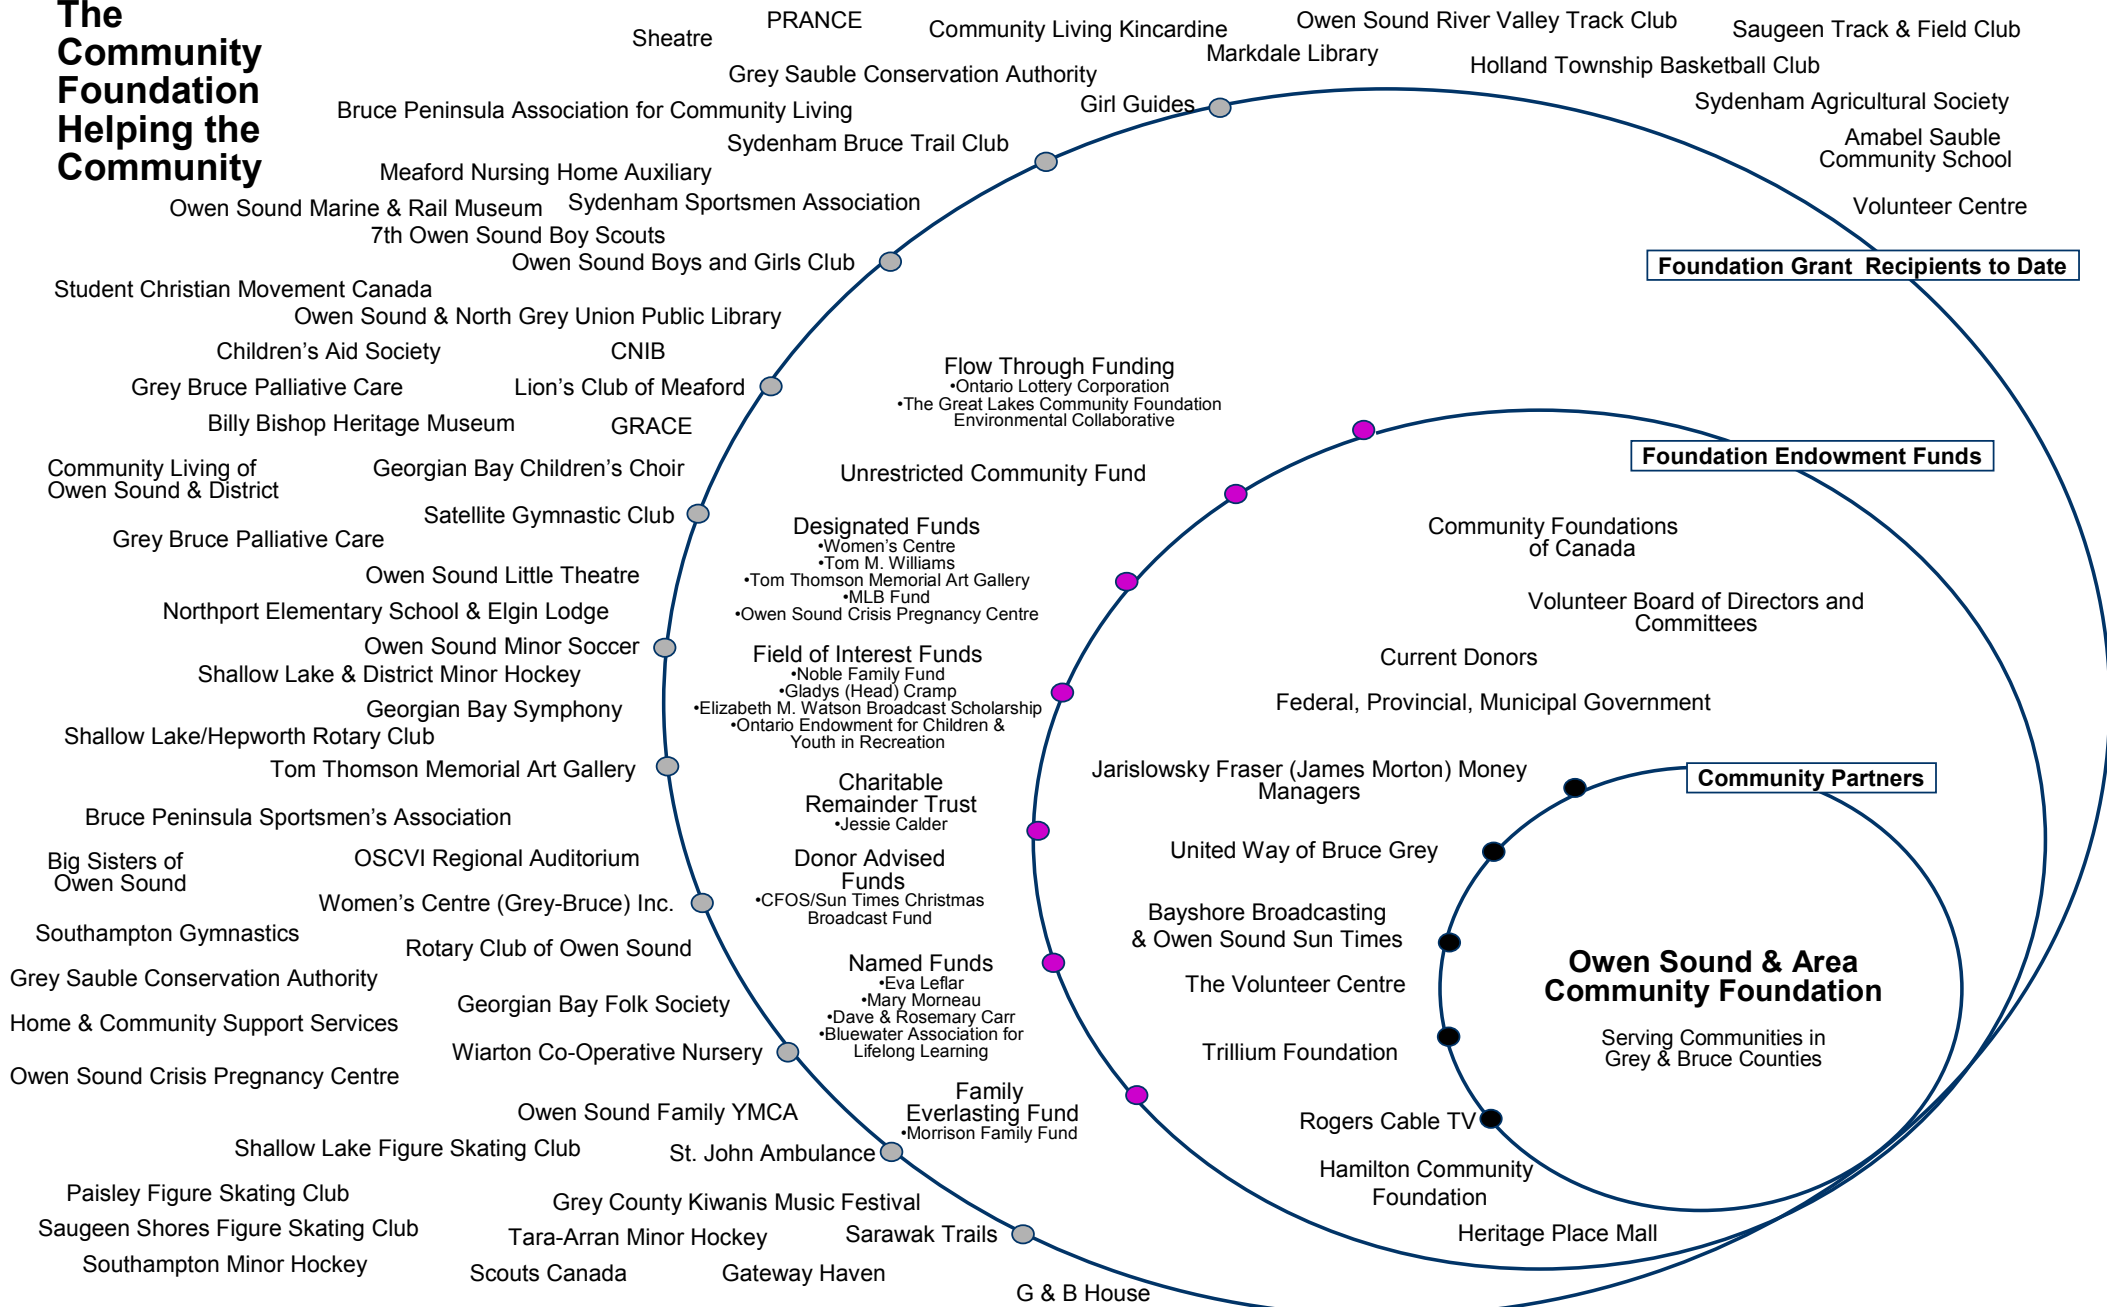

The Community Foundation Helping the Community

Foundation Grant Recipients to Date

Foundation Endowment Funds

Community Partners

Owen Sound & Area Community Foundation

Serving Communities in Grey & Bruce Counties